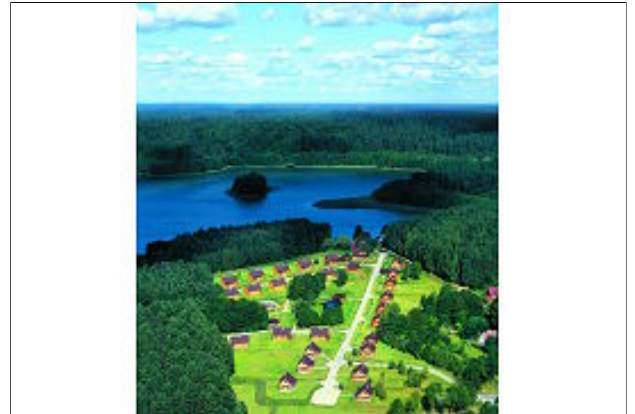

## Description & house plan

At the heart of the Warmian land, merely 17 kilometres from Olsztyn - the capital of the region of Warmia and Mazury, in the village of Woryty, there is a magic place which meets the needs and expectations of those who appreciate peace and harmony and those who wish to spend their time in an active way.

A recreational complex referred to as the Warmian Residence is being constructed on 62 hectares of land located in a pine forest which surrounds the Gilwa Lake. 32 cottages are being rented at this moment. Ground floor : comfortable saloon with sofa, fireplace, large terrace, satellite television; completely equiped kitchen with electric cooker, fridge-freezer, microwave oven, coffeemaker; bathroom with shower, toilet, washbasin with hairdryer; room with bunk beds. Floor : 2 rooms (1 always with double bed and balcony, the other with double bed or two single beds, according to preference); additional toilet with washbasin. Usable space of 111 square meter, of which a terrace and balcony of together 16 square meter.